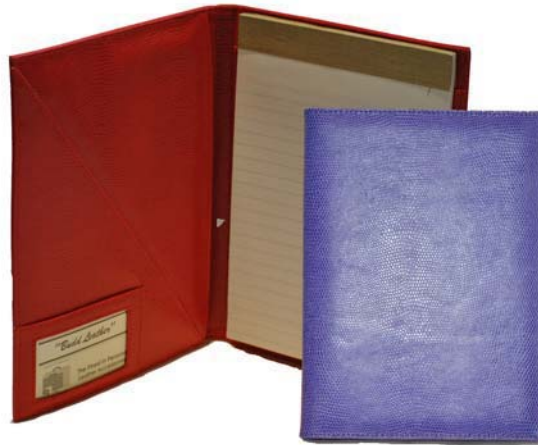

TO ORDER, CALL: 800.332.BUDD

WWW.BUDDLEATHER.COM

Budd Leather Company

FINE LEATHER GOODS AND GIFTS SINCE 1946

Celebrating over 60 years of excellence!

550182L **Petite Pad Cover holds 6" x 8" Pad w/ Business Card Pocket**