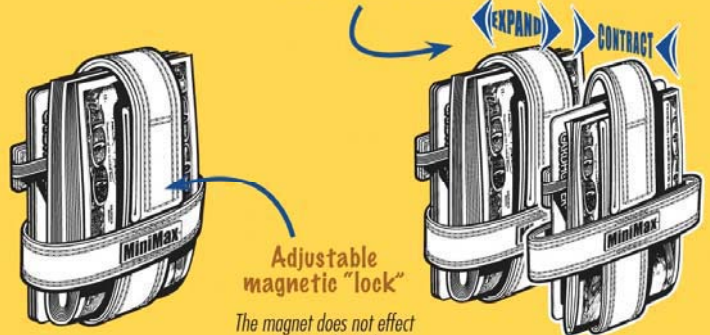

Expands and contracts to secure as much, or as little, as you want to carry

Adjustable magnetic "lock"

The magnet does not effect major credit cards