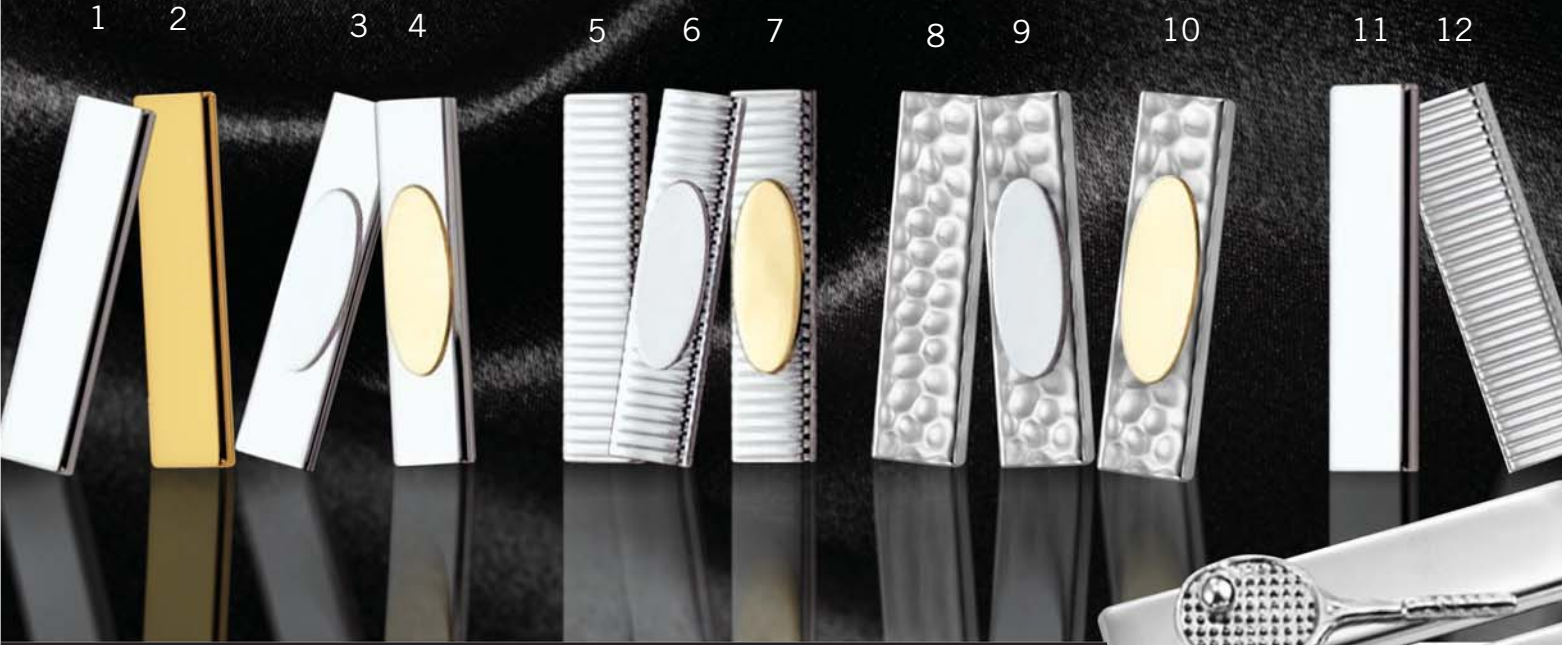

GRAND BAND®