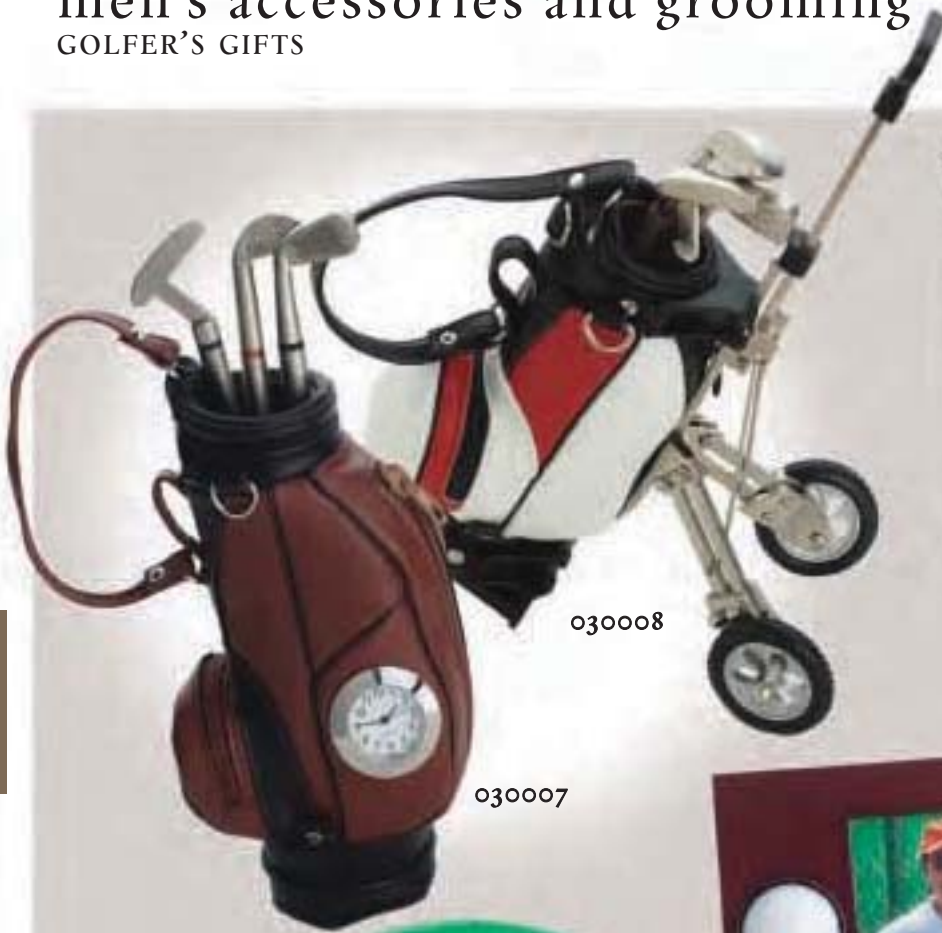

CAPTIVE TOPS
Available in Black, Brown or Burgundy

W 476-6
Also available in 3oz.

830316
4oz.

830116
6oz.

830114 - 6oz.
Black or brown

men's accessories and grooming

GOLFER'S GIFTS

index 4