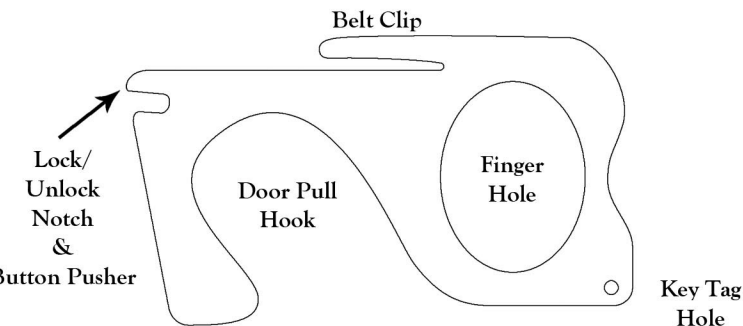

# Touchless Multi-tools

Wash With Soap & Water

- \* Open Doors    \* Lock/Unlock Doors
- \* ATM Buttons    \* Elevator Buttons
- \* Enter Pin Number    \* Office Phones
- \* Turn Lights On/Off    \* Vending Machines
- \* Works for Resistive Touch Screen Technology
- \* Many More Applications