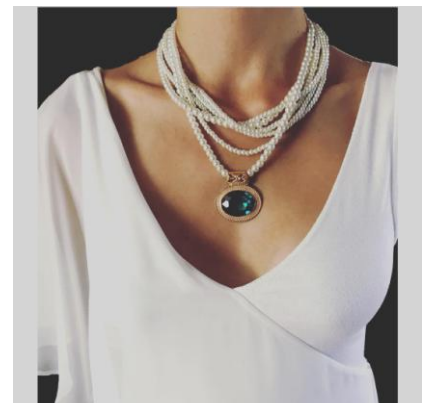

48 - Pearl Flower Choker  
\$7.00

49 - Handmade Resin  
\$8.00

50 - Glass Crystal Collar  
\$12.00

51 - Silver Link Chain  
\$7.00

52 - Multilayer Crystal  
\$7.50

53 Blue Crystal Necklace  
\$7.00

54 Short Collar Layered  
\$7.00

55 - Pearl Cluster Tassel  
\$7.00

56 - Multilayer Pearl  
\$7.00

57 - Light Brown Drop  
\$6.50

58 - Pearl Leaf  
\$7.00

59 - Round Pear Drop  
\$7.00

60 - Tassel Pearl Bead  
\$7.00

61 - Hollow Pearl Pendant  
\$6.50