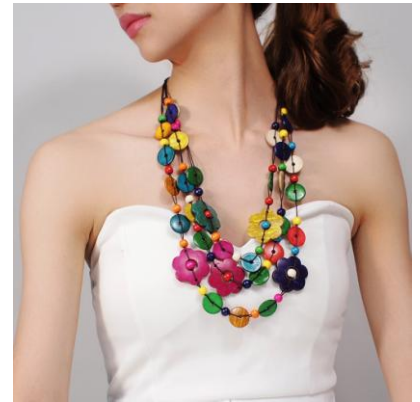

---

3 - Multi Flower Coconut  
\$6.50

---

4 - Bohemia Colorful  
\$8.50

---

5 - Bohemia Black  
\$8.50

---

6 - Black Handmade Round  
Coconut \$6.50