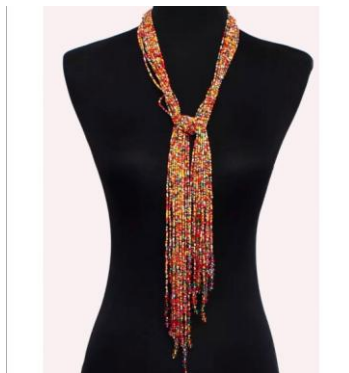

203 - Double Silver
Rhinestone Bra $6.50