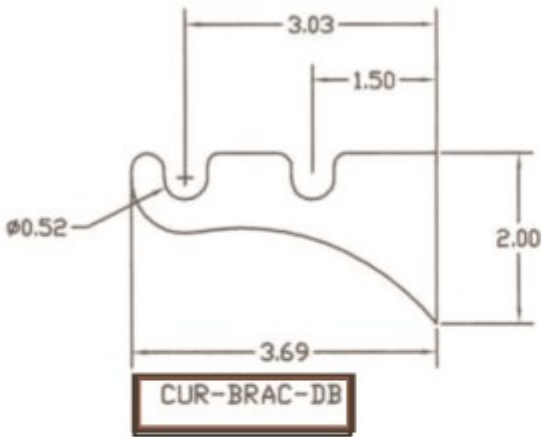

CUR-RNG

Curtain Clip Rings
1 1/4" W. x 2 1/2" H
Set of 7

American Quality

American Craftsmanship

Curtain Brackets for **OUR** 1/2" Curtain Rods

Shown on Page 15

Made For OUR Curtain Rods

Curtain Bracket - Measurements - These Fit OUR Rods

CUR-BRAC

CUR-BRAC-XS

CUR-BRAC-C

CUR-Brac-XS-C

CUR-BRAC-DB

CUR-BRAC-DT

CUR-BRAC-DB-C

Curtain Brackets
Fits 3/4" Diameter Curtain Rods
NOT For Village Wrought Iron Curtain Rods