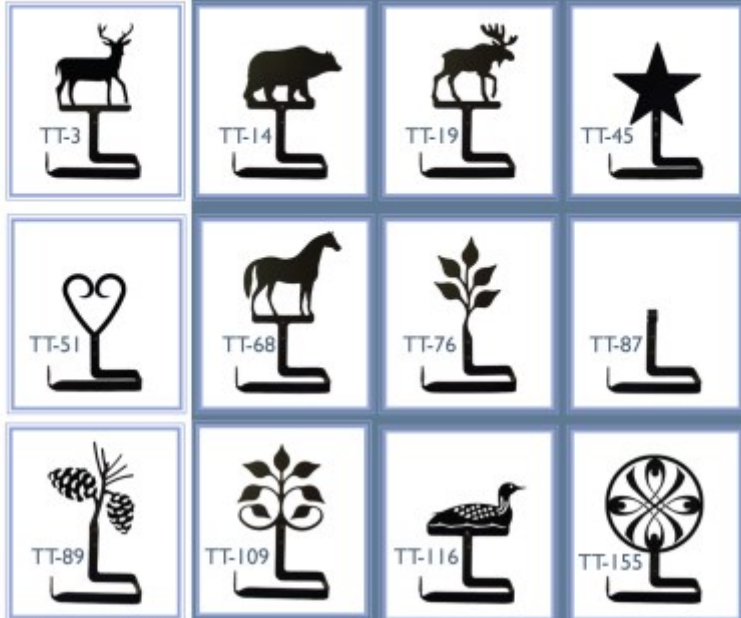

362

376

Sports - Womens - Wall Hooks

American Quality

American Craftsmanship

For A Complete List
Of Switch & Outlet
Covers.
See Page 24 & 25

ES-256

EG-256

EO-256

ESS-256

E00-256

ESSS-256

Towel Bar Small
18" W. x 7" H.
TB-256-S
\$20.78

Towel Bar Large
24" W x 7" H.
TB-256-L
\$21.93

Paper Towel Holder
12" W. x 8" H.
PT-B-256
\$16.15

Toilet Tissue Holder
With Roll
5 1/4" W. x 7 3/4" H.
TT-B-256
\$11.52

Toilet Tissue
Holder
5 1/4" W. x 7 7/8" H.
TT-256

\$10.36

Towel Ring
5 1/2" W. x 12" H.
TBR-256
\$8.68

Wall Hook Small
2 1/2" W. x 5" H.
WH-256-S
\$6.89

The Outhouse

American Quality

American Craftsmanship

Traditional Style: \$10.63
Roller Style: \$11.52

Traditional Style

Roller Style (roller included)

Towel Bars
 Small Towel Bars Rod Length 18" L. 3" Depth from wall. \$20.78
 Large Towel Bars Rod Length 24" L. 3" Depth from wall. \$21.93

Towel Bars

Towel Rings