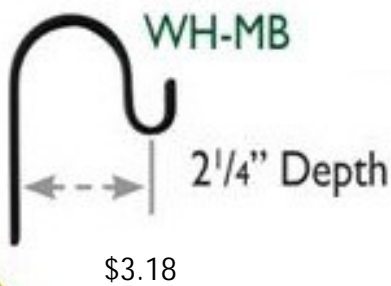

Flat Iron Plant Hangers

Plant Hangers—Flat Iron

American Quality

American Craftsmanship