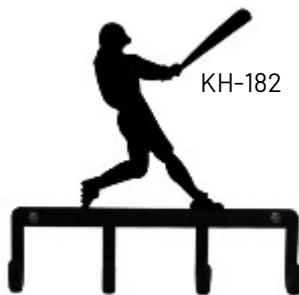

Medium Sign Bracket

Holes for Hanging are 1/2" Diam. and are 16 1/2" from center to center

Large Sign Bracket

Holes for Hanging are 1/2" Diam. and are 24 7/8" from center to center

Sign Brackets

Snow Gauges

2 Foot
Snow Gauge
4" W.
SG-85-S
\$35.83

3 Foot
Snow Gauge
4" W.
SG-85-M
\$38.15

Snowman
3 Foot Snow Gauge
4" W.
SG-175-M
\$38.15

Snow Gauges

\$9.84

Sports Men Key Holders

Sports - Men - Key Holder

American Quality

American Craftsmanship

\$6.89

*Sports
Men
Wall Hooks*

SMALL WALL HOOKS
Measure approx. 4 1/2" to 5" H.
Hook Depth 1 1/4" D.

Product Code: WH-___-S

Sports - Men - Wall Hooks

American Quality

American Craftsmanship