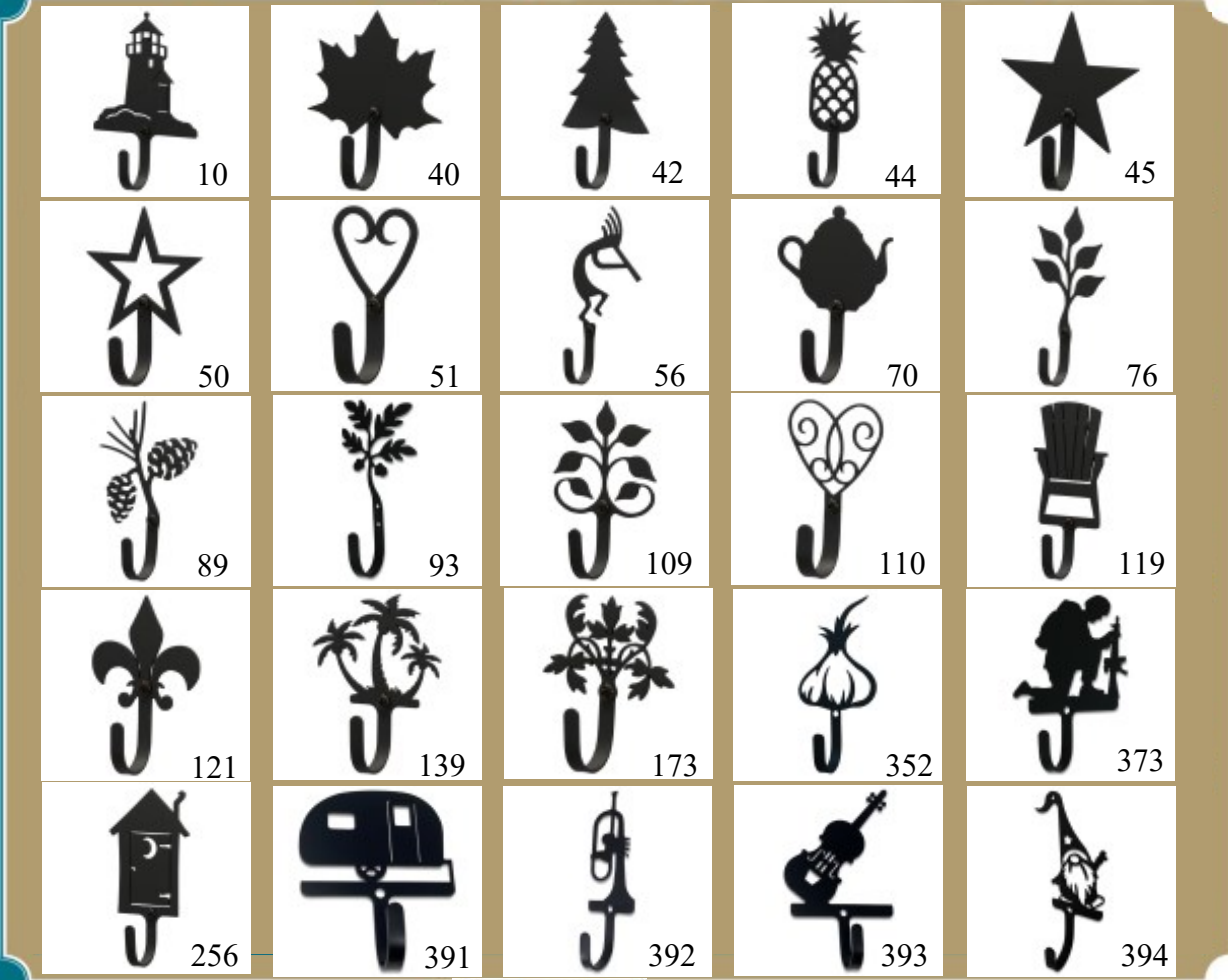

WH-W-___

American Quality

American Craftsmanship

Mini Wall Hooks

Measure approx. 2 1/4" H. to 4 1/2" H.
 Hook Depth Measures 1/2" D.
 \$4.57

		 WH-1-XS	 WH-3-XS	 WH-6-XS	 WH-10-XS
 WH-11-XS	 WH-14-XS	 WH-18-XS	 WH-19-XS	 WH-38-XS	 WH-39-XS
 WH-40-XS	 WH-42-XS	 WH-45-XS	 WH-50-XS	 WH-51-XS	 WH-56-XS
 WH-68-XS	 WH-70-XS	 WH-76-XS	 WH-89-XS	 WH-93-XS	 WH-105-XS
 WH-109-XS	 WH-116-XS	 WH-119-XS	 WH-121-XS	 WH-173-XS	 WH-186-XS

Wall Hooks - EXTRA SMALL

American Quality

American Craftsmanship

A to Z
 Small Wall Hooks
 Measure approx. 3 5/8" H.
 Hook Depth 1 1/4" D.

Small Decorative Wall Hooks
 Hook Depth Measures 1 1/4" D.
 Product Code: WH- ___ -S

\$6.89

Wall Hooks - SMALL

American Quality

American Craftsmanship

SMALL WALL HOOKS
Measure approx. 4 1/2" to 5" H.
Hook Depth 1 1/4" D.

Product Code: WH-____-S

*Wall Hooks
Mens*

\$6.89