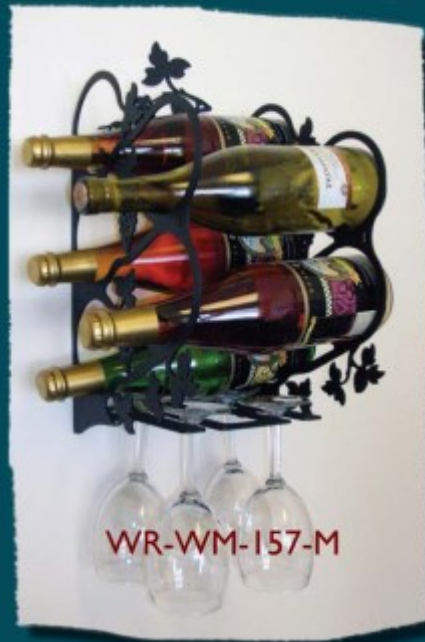

WR-WM-157-M

Wine - Racks - Wall Mount

American Quality

American Craftsmanship