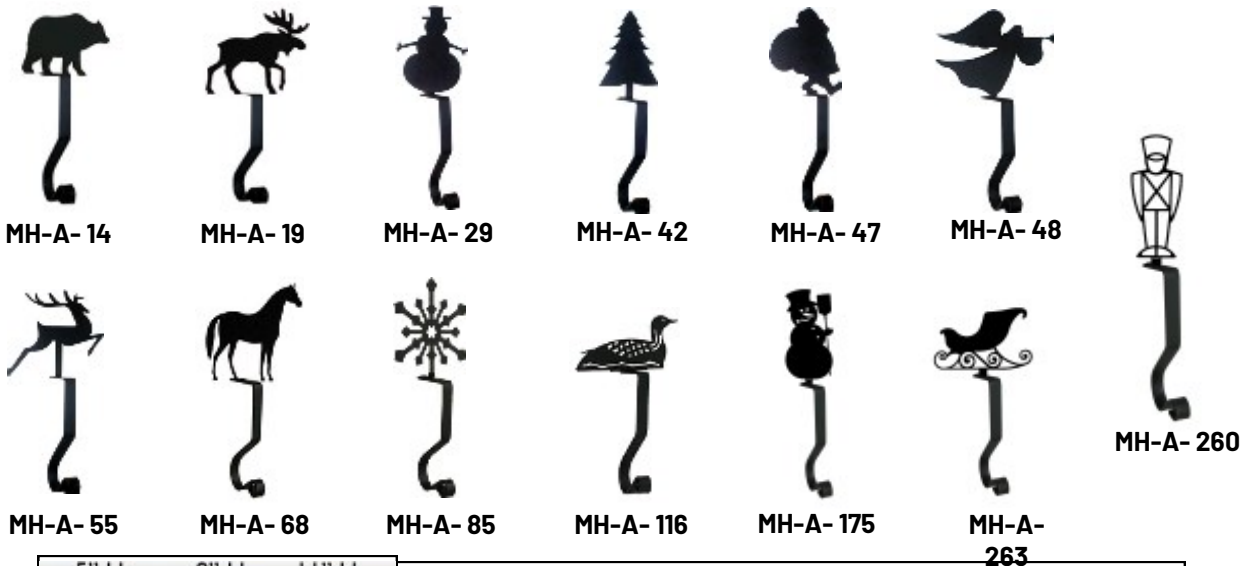

KH-6

KH-246

KH-247

Key Holders - Dog & Cat

American Quality

American Craftsmanship

Key Holders Sports

Key Holders \$9.84
Sizes range from
7 3/4" W. x 4" H. to 7 3/4" W. x 8" H.

Key Holders - Sports

Mantle Hooks \$6.66

Measure Approximately 9" High Including Silhouette.
Hook To Silhouette Measures 5" High

Mantle Hooks

Our Traditional Mantle Hooks
Available in three sizes.

5" H	MH-F-5	\$4.05
8" H	MH-F-8	\$4.63
11" H	MH-F-11	\$4.92