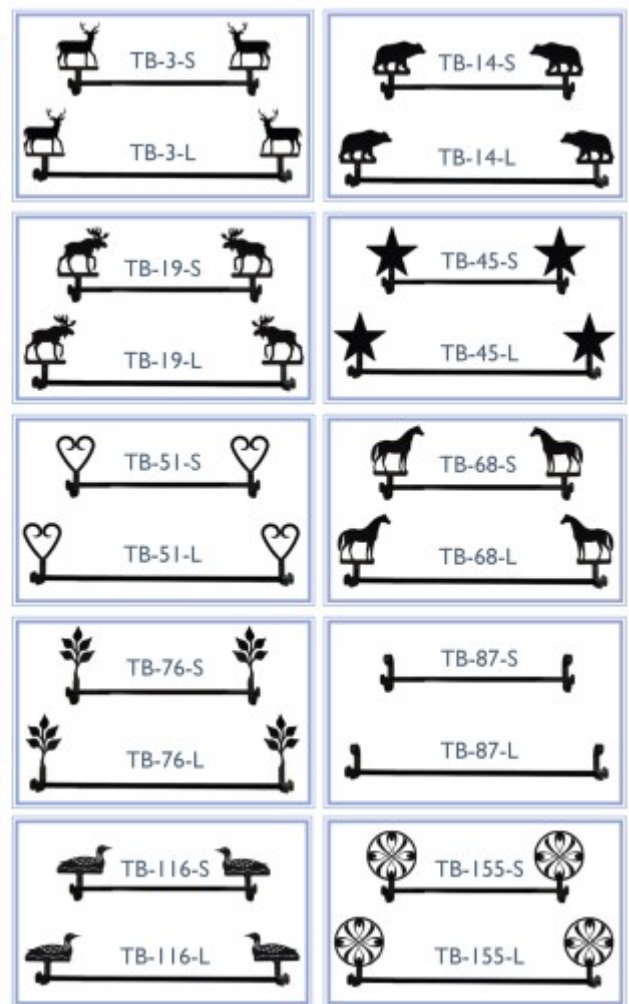

Toilet Tissue
Holder
5 1/4" W. x 7 7/8" H.
TT-256

\$10.36

Towel Ring
5 1/2" W. x 12" H.
TBR-256
\$8.68

Wall Hook Small
2 1/2" W. x 5" H.
WH-256-S
\$6.89

The Outhouse

American Quality

American Craftsmanship

Traditional Style: \$10.63
Roller Style: \$11.52

Traditional Style

Roller Style (roller included)

Towel Bars
 Small Towel Bars Rod Length 18" L. 3" Depth from wall. \$20.78
 Large Towel Bars Rod Length 24" L. 3" Depth from wall. \$21.93

Towel Bars

Towel Rings

For Bath And Hand Towels

Towel Holders - Ring Style

American Quality

American Craftsmanship

Naturally Rusted Trellises

Trellises - Natural to Rusted Tripod

Natural to Rusted Tripod Trellises

Our Tripod Trellises start out natural, with no finish, and rust over time. Degree of rust may vary at time of shipment. Approximately 58" High.