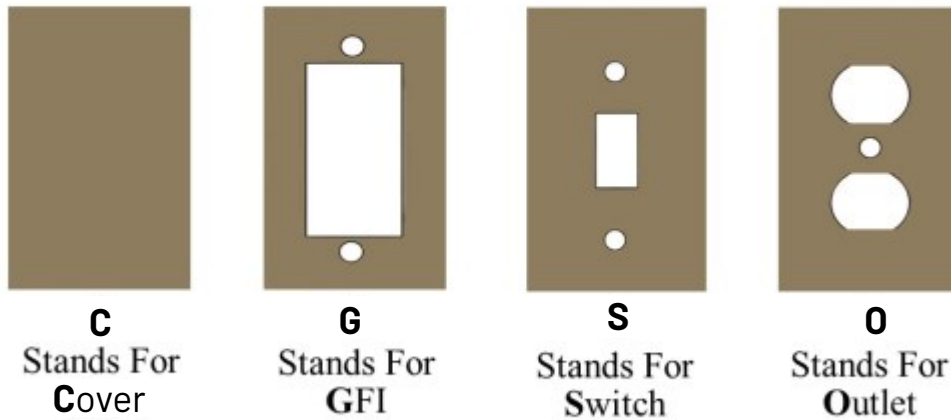

Understanding Our Electrical Product Codes

All our electrical covers begin with the product code E.

The going from left to right the codes describe what openings are featured on the cover.

The above example is EGSSO