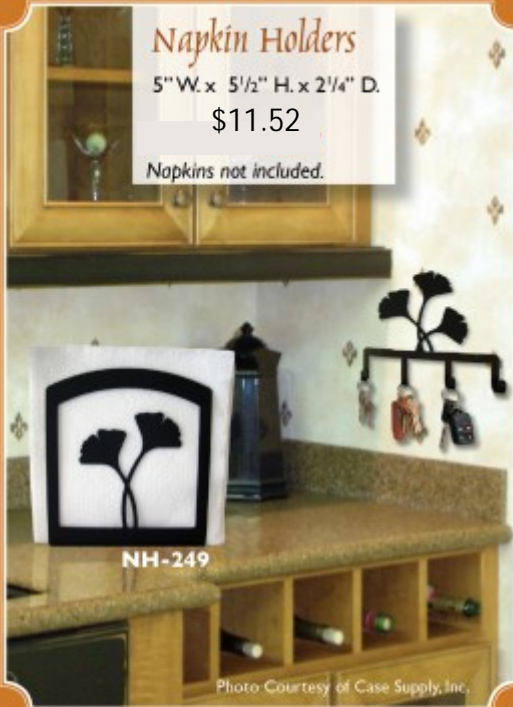

NH-249

Photo Courtesy of Case Supply, Inc.