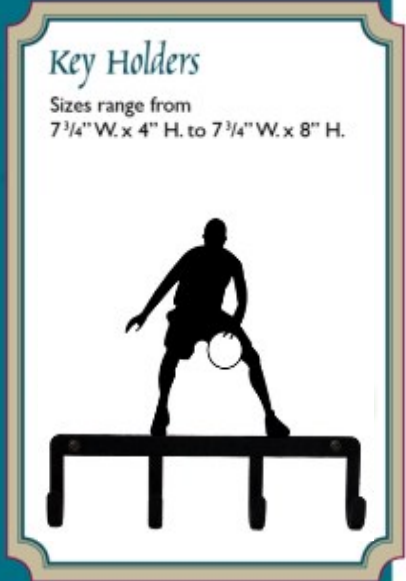

Medium Sign Bracket

Holes for Hanging are 1/2" Diam. and are 16 1/2" from center to center

Large Sign Bracket

Holes for Hanging are 1/2" Diam. and are 24 7/8" from center to center

Sign Brackets

Snow Gauges

2 Foot
Snow Gauge
4" W.
SG-85-S
\$35.83

3 Foot
Snow Gauge
4" W.
SG-85-M
\$38.15

Snowman
3 Foot Snow Gauge
4" W.
SG-175-M
\$38.15

Snow Gauges

\$9.84

Sports Men Key Holders

Sports - Men - Key Holder

American Quality

American Craftsmanship

\$6.89

*Sports
Men
Wall Hooks*

SMALL WALL HOOKS
Measure approx. 4 1/2" to 5" H.
Hook Depth 1 1/4" D.

Product Code: WH-___-S

Sports - Men - Wall Hooks

American Quality

American Craftsmanship