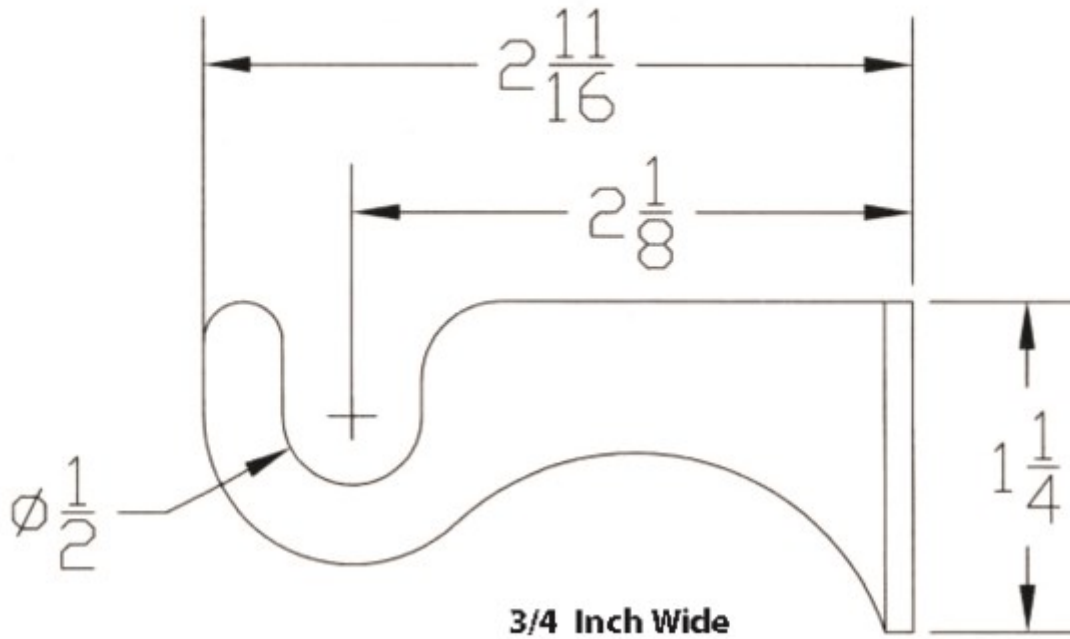

Curtain - Brackets Included with OUR RODS