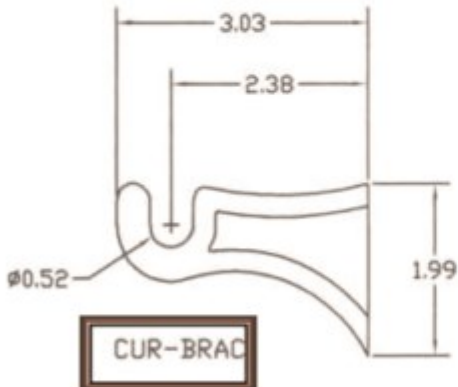

4¹/₂" D.

Center Support Bracket

CUR-BRAC-DT-C

4¹/₂" D.

Center Support is recommended for use with Curtain Rods 61" or longer.

Curtain - Brackets & Rings For OUR RODS

This Page Features All The
Curtain Brackets And Rings
That Fit **OUR 1/2 Inch** Curtain Rods.

CUR-RNG

Curtain Clip Rings
1 1/4" W. x 2 1/2" H
Set of 7

American Quality

American Craftsmanship

Curtain Brackets for **OUR** 1/2" Curtain Rods

Shown on Page 15

Made For OUR Curtain Rods

Curtain Bracket - Measurements - These Fit OUR Rods

CUR-BRAC

CUR-BRAC-XS

CUR-BRAC-C

CUR-Brac-XS-C

CUR-BRAC-DB

CUR-BRAC-DT

CUR-BRAC-DB-C

Curtain Brackets
Fits 3/4" Diameter Curtain Rods
NOT For Village Wrought Iron Curtain Rods