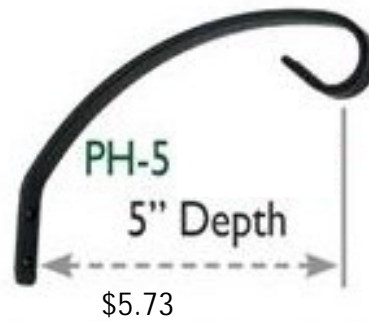

Flat Iron Plant Hangers

Plant Hangers—Flat Iron

American Quality

American Craftsmanship