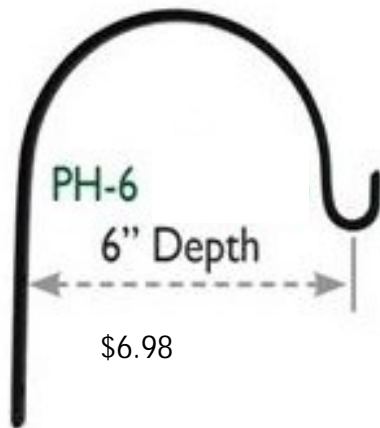

Flat Iron Plant Hangers

Plant Hangers—Flat Iron

American Quality

American Craftsmanship