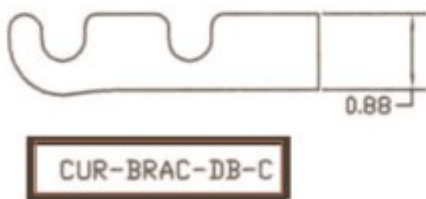

CUR-RNG

Curtain Clip Rings
1 1/4" W. x 2 1/2" H
Set of 7

American Quality

American Craftsmanship

Curtain Brackets for **OUR** 1/2" Curtain Rods

Shown on Page 15

Made For OUR Curtain Rods

Curtain Bracket - Measurements - These Fit OUR Rods

CUR-BRAC

CUR-BRAC-XS

CUR-BRAC-C

CUR-Brac-XS-C

CUR-BRAC-DB

CUR-BRAC-DT

CUR-BRAC-DB-C

Curtain Brackets
Fits 3/4" Diameter Curtain Rods
NOT For Village Wrought Iron Curtain Rods