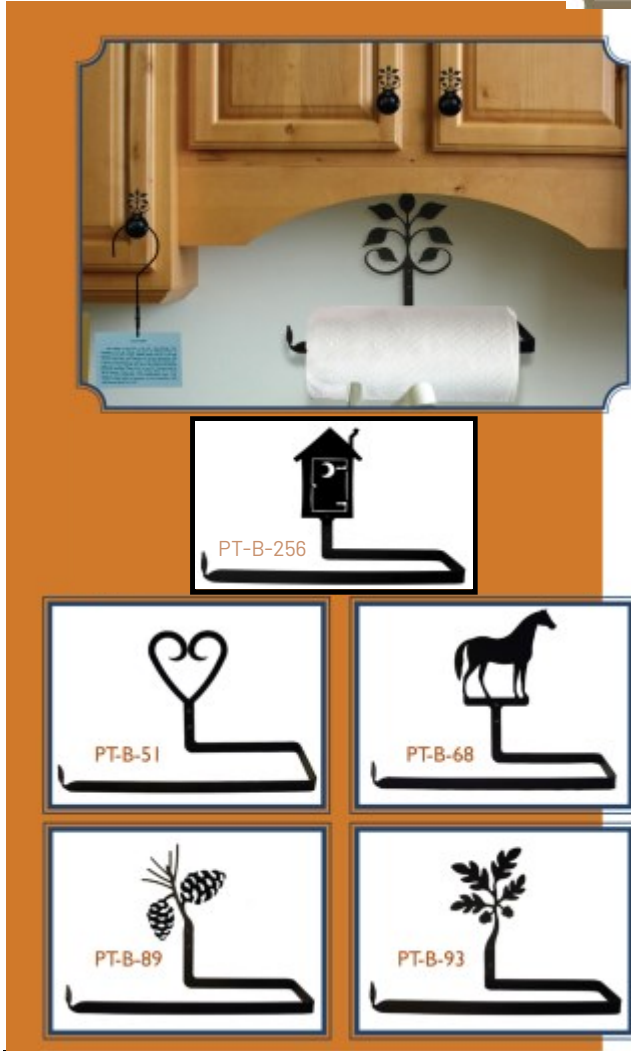

Paper Towel Holders—Wall Mount