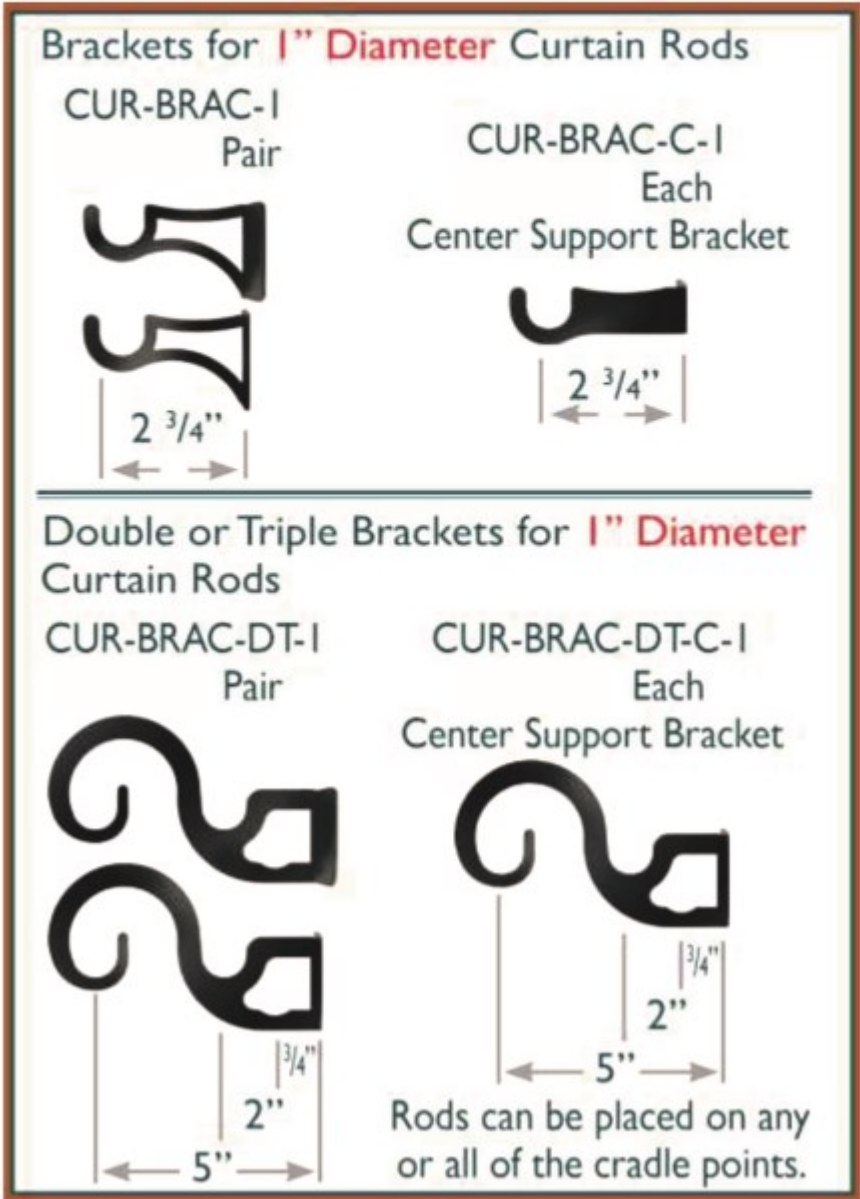

Rods can be placed on any or all of the cradle points.

Curtain Bracket - For 3/4" Rods

Curtain Brackets - Fits 3/4 Inch Rods

Shown on Page 17

NOT For Village Wrought Iron Curtain Rods

Curtain Bracket - Measurements - For 3/4" Rods

Curtain Brackets
Fits 1" Diameter Curtain Rods
NOT For Village Wrought Iron Curtain Rods

Curtain Bracket - For 1" Rods

Curtain Brackets - Fits 1 Inch Rods

Shown on Page 19

NOT For Village Wrought Iron Curtain Rods