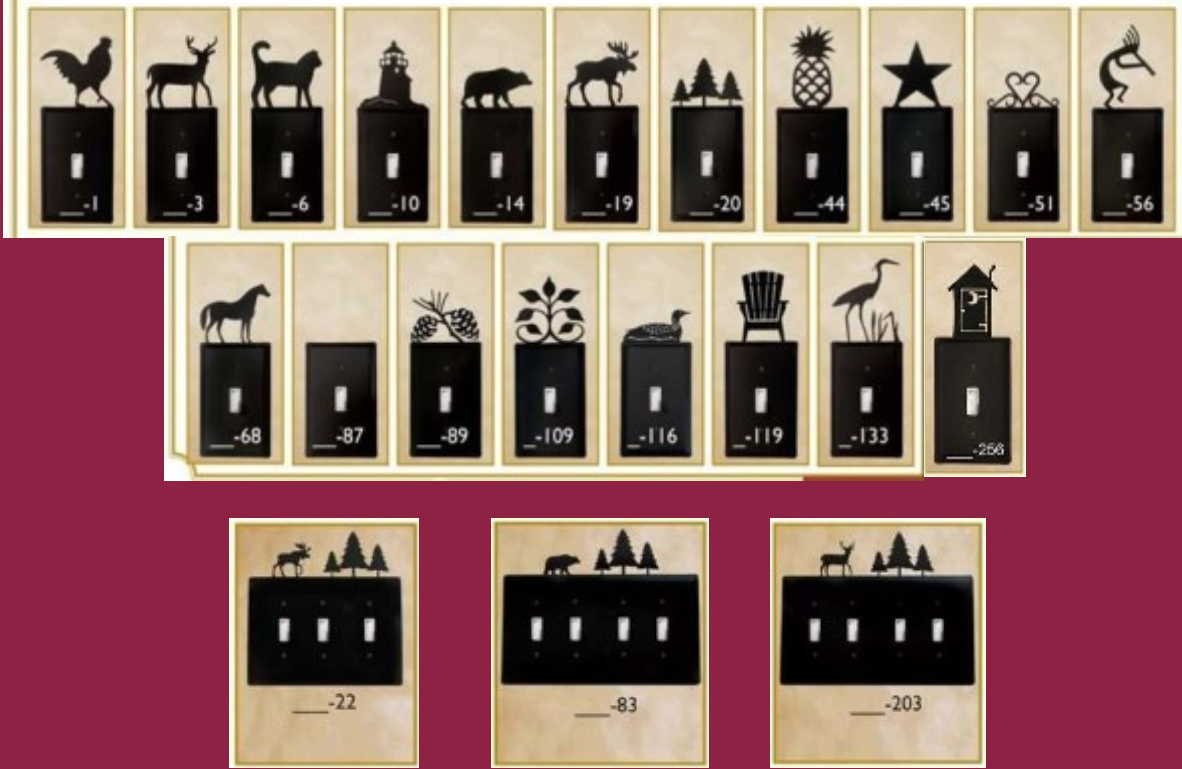

*Center Support is recommended for
use with Curtain Rods 61" or longer.

Curtain - Shelf Brackets

American Quality

American Craftsmanship

Curtain - Tie Backs

Curtain Tie Backs

Silhouette shapes range from
4½" W. x 2" H. to 3" W. x 8¼" H.

\$14.47

American Quality

American Craftsmanship

Curtain Crane Sets

24" Crane Set
CUR-CRN-24

\$27.72

18" Crane Set
CUR-CRN-18

\$25.41

12" Crane Set
CUR-CRN-12

\$23.09

Includes 2 cranes and
mounting brackets.

Curtain - Cranes

American Quality

American Craftsmanship

Decorative Switch Plate & Outlet Covers

All silhouettes are centered on plate covers

Electrical Switch & Outlet Covers

Switch plates and outlet covers shown in this lower section are STOCK products and, available with silhouettes shown above.

EO-__ \$6.36 ES-__ \$6.36 ESS-__ \$7.53

ESSS-__ \$10.36 ESSSS-__ \$11.52 EOS-__ \$7.53 EOO-__ \$7.53 EG-__ \$6.36 EGG-__ \$7.53