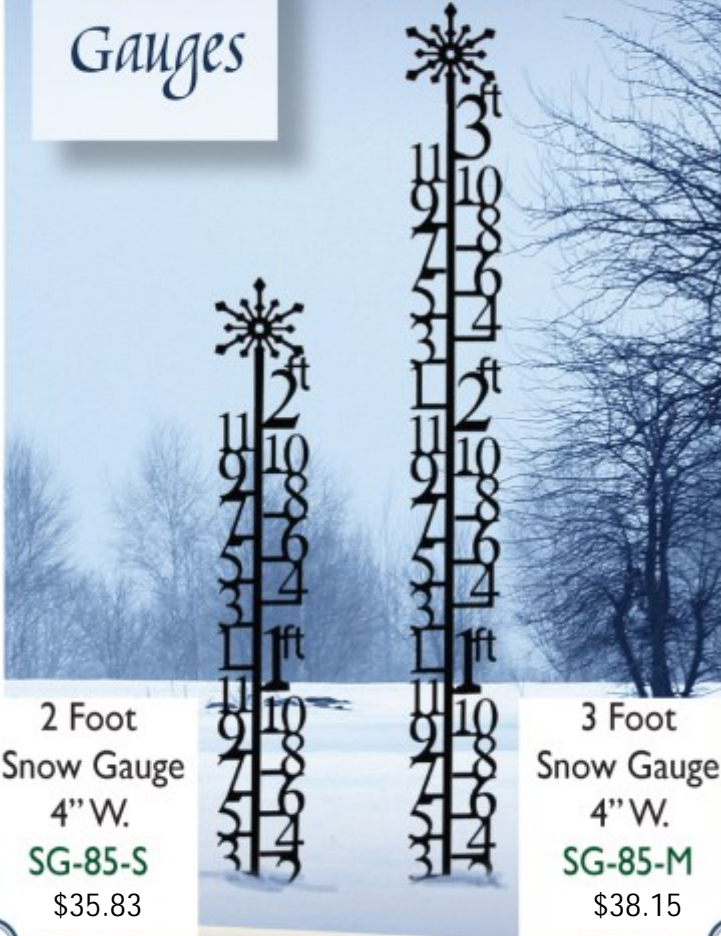

Medium Sign Bracket

Holes for Hanging are 1/2" Diam. and are 16 1/2" from center to center

Large Sign Bracket

Holes for Hanging are 1/2" Diam. and are 24 7/8" from center to center

Sign Brackets

Snow Gauges

American Craftsmanship

\$6.89

*Sports
Men
Wall Hooks*

SMALL WALL HOOKS
Measure approx. 4 1/2" to 5" H.
Hook Depth 1 1/4" D.

Product Code: WH-___-S

Sports - Men - Wall Hooks

American Quality

American Craftsmanship