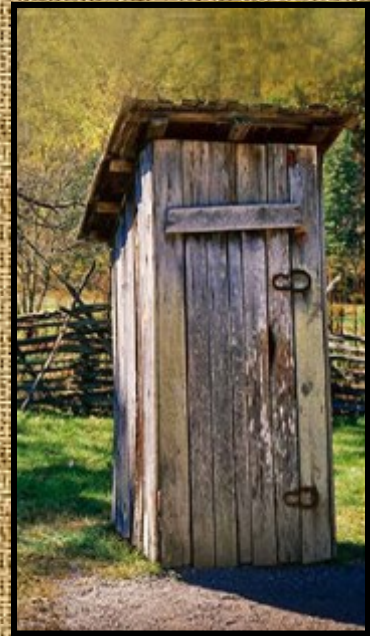

EO-256

ESS-256

E00-256

ESSS-256

Towel Bar Small
18" W. x 7" H.
TB-256-S
\$20.78

Towel Bar Large
24" W x 7" H.
TB-256-L
\$21.93

Paper Towel Holder
12" W. x 8" H.
PT-B-256
\$16.15

Toilet Tissue Holder
With Roll
5 1/4" W. x 7 3/4" H.
TT-B-256
\$11.52

Toilet Tissue
Holder
5 1/4" W. x 7 7/8" H.
TT-256

\$10.36

Towel Ring
5 1/2" W. x 12" H.
TBR-256
\$8.68

Wall Hook Small
2 1/2" W. x 5" H.
WH-256-S
\$6.89

The Outhouse

American Quality

American Craftsmanship

Traditional Style: \$10.63
Roller Style: \$11.52