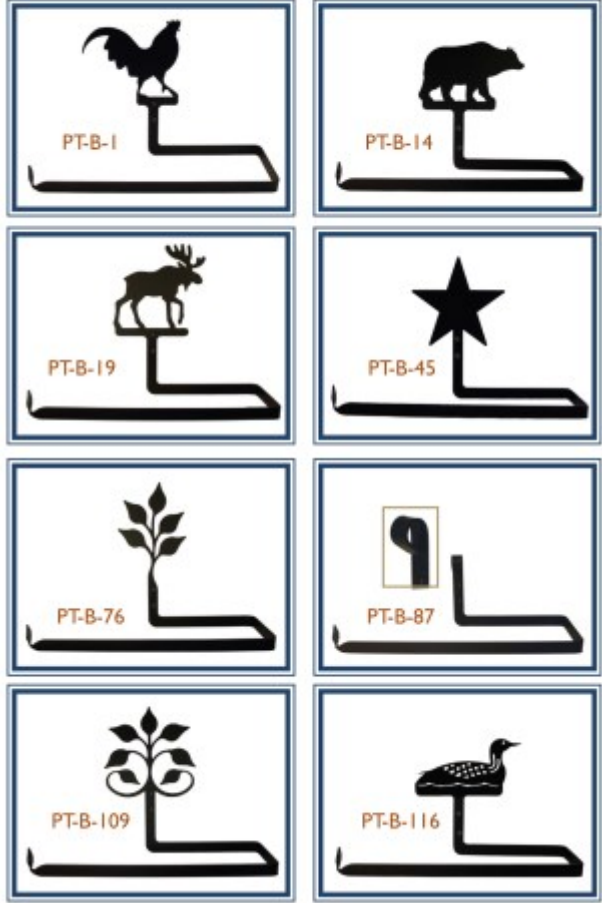

Kitchen

Bathroom

Laundry Room

Work Shop

American Quality

American Craftsmanship

Paper Towel Holders—Wall Mount

Wall Mount Paper Towel Holders

Approximate size 12" W. x 8 1/4" H. x 4" D.

\$16.75

Vertical - Wall Mount Paper Towel Holders

Sizes range from 4" W. x 12 3/4" H. x 6" D to 4 7/8" W. x 16 1/2" H. x 6" D.

\$18.46

American Quality

American Craftsmanship