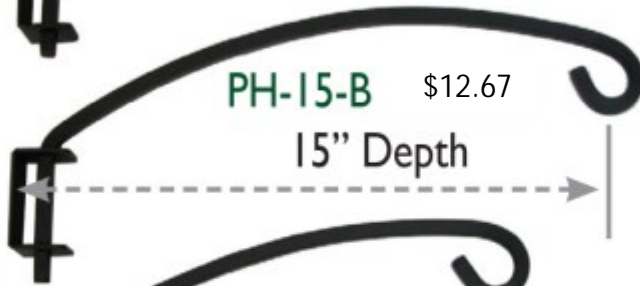

Plant Hangers—Square Iron

PHD-22-12

PHD-83-12

\$23.09

American Quality

American Craftsmanship

Removable Plant Hangers

PH-13-S \$14.99

Round Iron SWIVEL
Plant Hanger
13" Depth.

Square Iron:

PH-18-B \$13.83

18" Depth

PH-15-B \$12.67

15" Depth

PH-12-B \$11.52

12" Depth