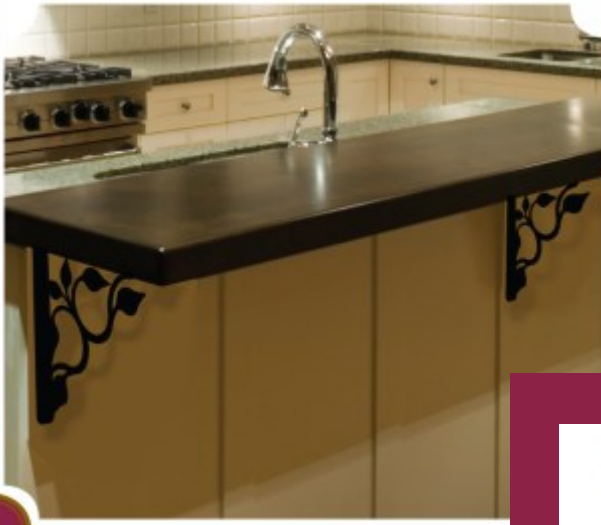

Extra-Heavy Shelf Bracket Pair

Measurements of mounting sides are 9 1/2" L. x 9 1/2" H. x 1 1/2" W. $34.67 pr

Two Styles
To
Choose From!