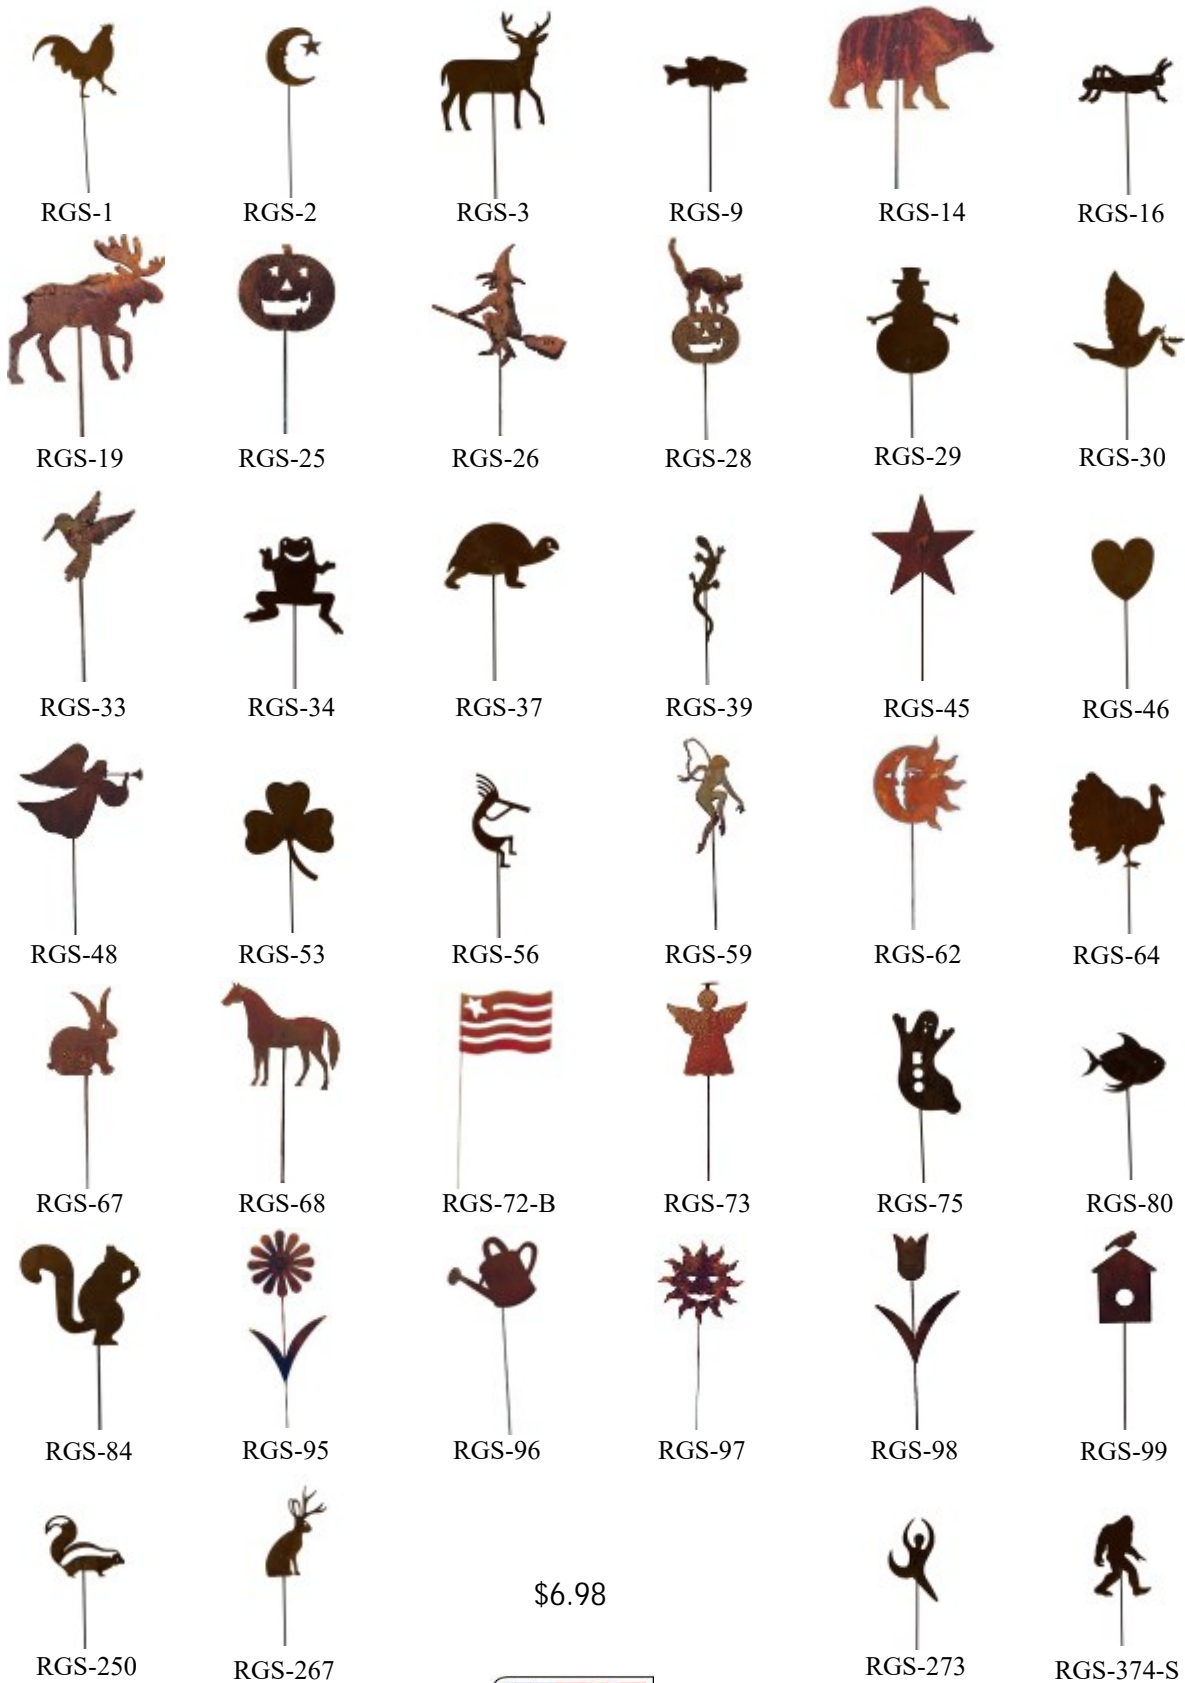

Garden Stakes—Natural To Rusted

$6.98

American Quality

American Craftsmanship