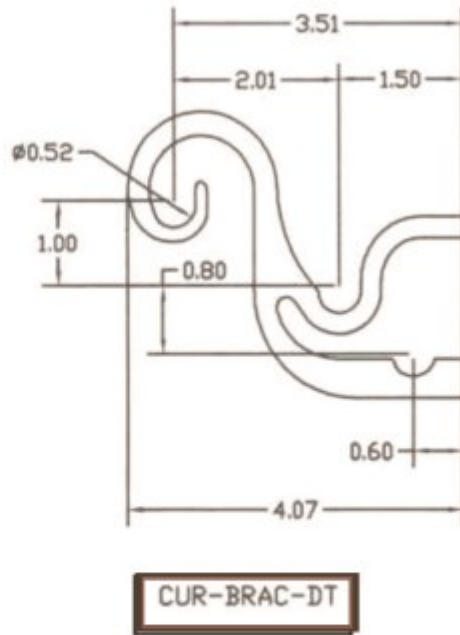

4¹/₂" D.

Center Support Bracket

CUR-BRAC-DT-C

4¹/₂" D.

Center Support is recommended for use with Curtain Rods 61" or longer.

Curtain - Brackets & Rings For OUR RODS

This Page Features All The
Curtain Brackets And Rings
That Fit **OUR 1/2 Inch** Curtain Rods.

CUR-RNG

Curtain Clip Rings
1 1/4" W. x 2 1/2" H
Set of 7

American Quality

American Craftsmanship

Curtain Brackets for **OUR** 1/2" Curtain Rods

Shown on Page 15

Made For OUR Curtain Rods

Curtain Bracket - Measurements - These Fit OUR Rods

CUR-BRAC

CUR-BRAC-XS

CUR-BRAC-C

CUR-Brac-XS-C

CUR-BRAC-DB

CUR-BRAC-DT

CUR-BRAC-DB-C

Curtain Brackets
Fits 3/4" Diameter Curtain Rods
NOT For Village Wrought Iron Curtain Rods

Brackets for **3/4" Diameter** Curtain Rods

<p>CUR-BRAC-34 Pair</p>  <p style="text-align: center;"> 2 3/4" </p>	<p>CUR-BRAC-C-34 Each Center Support Bracket</p>  <p style="text-align: center;"> 2 3/4" </p>
---	---