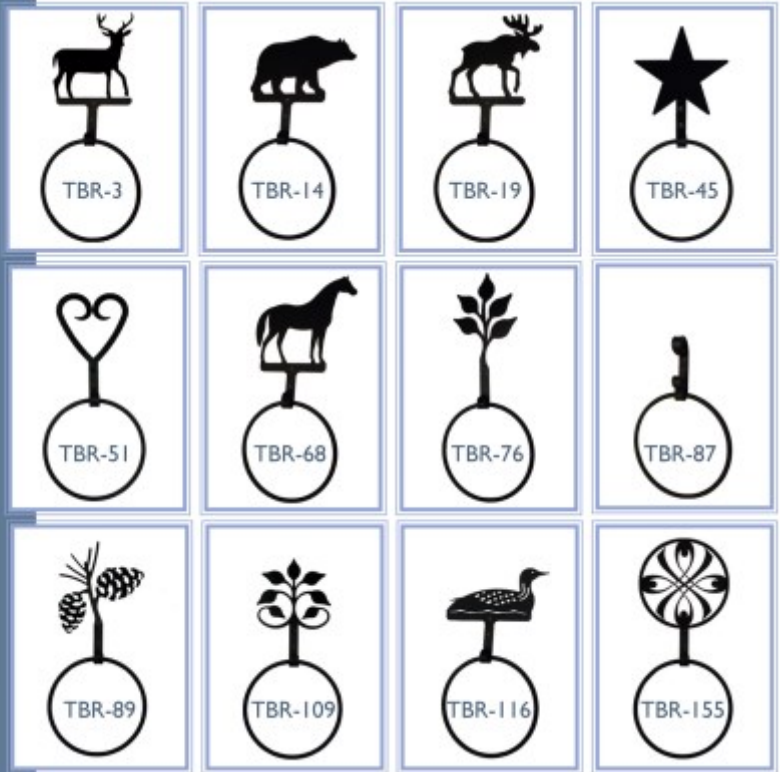

Toilet Tissue
Holder
5 1/4" W. x 7 7/8" H.
TT-256

\$10.36

Towel Ring
5 1/2" W. x 12" H.
TBR-256
\$8.68

Wall Hook Small
2 1/2" W. x 5" H.
WH-256-S
\$6.89

The Outhouse

American Quality

American Craftsmanship

Traditional Style: \$10.63
Roller Style: \$11.52

Traditional Style

Roller Style (roller included)

Towel Bars
 Small Towel Bars Rod Length 18" L. 3" Depth from wall. \$20.78
 Large Towel Bars Rod Length 24" L. 3" Depth from wall. \$21.93

Towel Bars

Towel Rings

For Bath And Hand Towels

Towel Holders - Ring Style

American Quality

American Craftsmanship

Naturally Rusted Trellises

Trellises - Natural to Rusted Tripod

Natural to Rusted Tripod Trellises

Our Tripod Trellises start out natural, with no finish, and rust over time. Degree of rust may vary at time of shipment. Approximately 58" High.

NTR-50

\$15.93

NTR-127

\$15.93

Trellis Plant Hook
Add hanging plants to your Tripod Trellises with this tension hook. Sold seperately.
NTR-PH

\$3.41

American Quality

American Craftsmanship