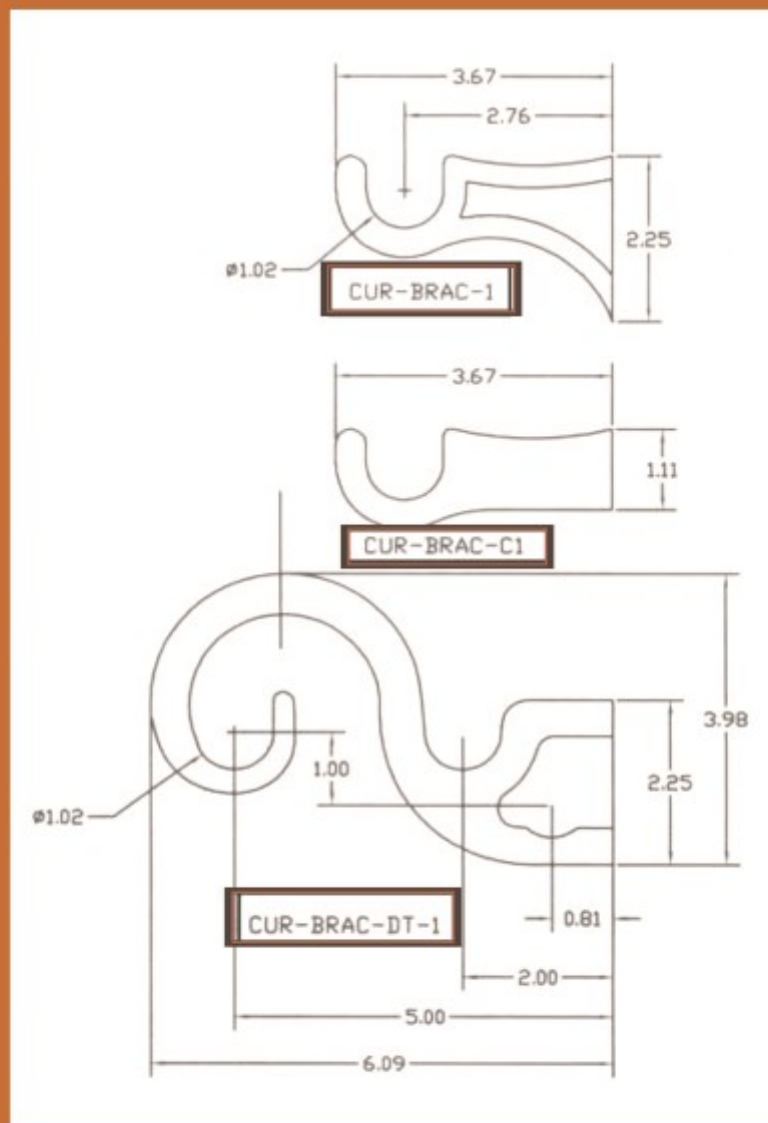

Rods can be placed on any or all of the cradle points.

Curtain Bracket - For 3/4" Rods

Curtain Brackets - Fits 3/4 Inch Rods

Shown on Page 17

NOT For Village Wrought Iron Curtain Rods

Curtain Bracket - Measurements - For 3/4" Rods

Curtain Brackets
Fits 1" Diameter Curtain Rods
NOT For Village Wrought Iron Curtain Rods

Curtain Bracket - For 1" Rods

Curtain Brackets - Fits 1 Inch Rods

Shown on Page 19

NOT For Village Wrought Iron Curtain Rods

Curtain Bracket - Measurements - For 1" Rods

Curtain Shelf Brackets

Showcase any window with our
Curtain Shelf Brackets. Sold in pairs.

Wood and curtain rod NOT included.

Measure Approximately
4³/₄" W. x 7¹/₂" H. x 5¹/₂" D.