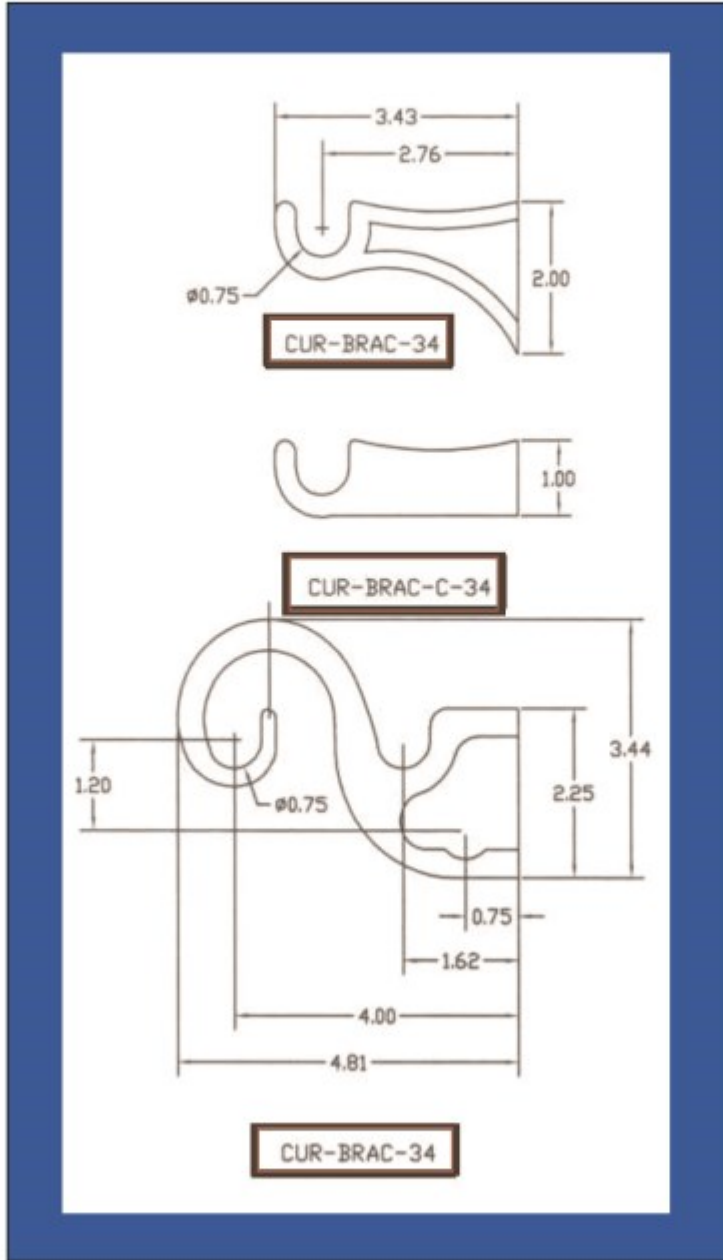

Rods can be placed on any or all of the cradle points.

Curtain Bracket - For 3/4" Rods

Curtain Brackets - Fits 3/4 Inch Rods

Shown on Page 17

NOT For Village Wrought Iron Curtain Rods

Curtain Bracket - Measurements - For 3/4" Rods

Curtain Brackets
Fits 1" Diameter Curtain Rods
NOT For Village Wrought Iron Curtain Rods

Curtain Bracket - For 1" Rods

Curtain Brackets - Fits 1 Inch Rods

Shown on Page 19

NOT For Village Wrought Iron Curtain Rods