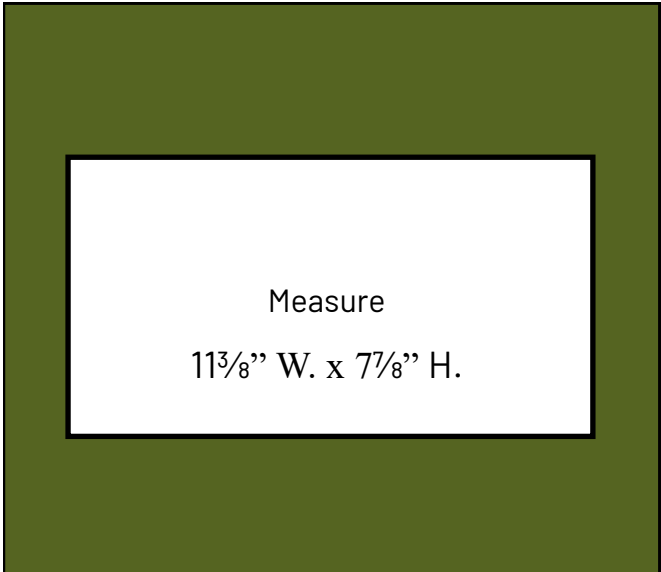

Dog & Cat Welcome Signs