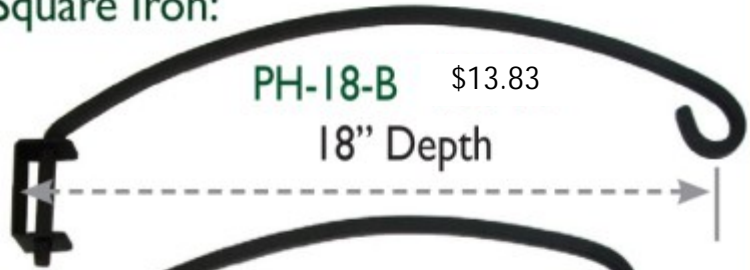

Plant Hangers—Square Iron

PHD-22-12

PHD-83-12

\$23.09

American Quality

American Craftsmanship

Removable Plant Hangers

PH-13-S \$14.99

Round Iron SWIVEL
Plant Hanger
13" Depth.

Square Iron:

PH-18-B \$13.83

18" Depth

PH-15-B \$12.67

15" Depth

PH-12-B \$11.52

12" Depth