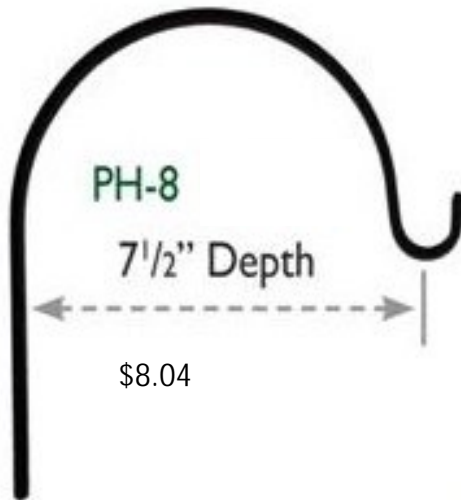

Flat Iron Plant Hangers

Plant Hangers—Flat Iron

American Quality

American Craftsmanship