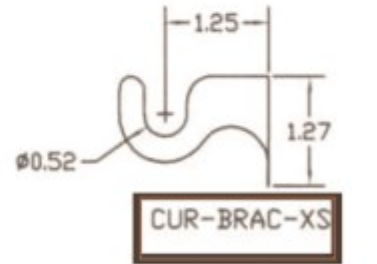

4¹/₂" D.

Center Support Bracket

CUR-BRAC-DT-C

4¹/₂" D.

Center Support is recommended for use with Curtain Rods 61" or longer.

Curtain - Brackets & Rings For OUR RODS

This Page Features All The
Curtain Brackets And Rings
That Fit **OUR 1/2 Inch** Curtain Rods.

CUR-RNG

Curtain Clip Rings
1 1/4" W. x 2 1/2" H
Set of 7

American Quality

American Craftsmanship

Curtain Brackets for **OUR** 1/2" Curtain Rods

Shown on Page 15

Made For OUR Curtain Rods

Curtain Bracket - Measurements - These Fit OUR Rods

CUR-BRAC

CUR-BRAC-XS

CUR-BRAC-C

CUR-Brac-XS-C

CUR-BRAC-DB

CUR-BRAC-DT

CUR-BRAC-DB-C

Curtain Brackets
Fits 3/4" Diameter Curtain Rods
NOT For Village Wrought Iron Curtain Rods