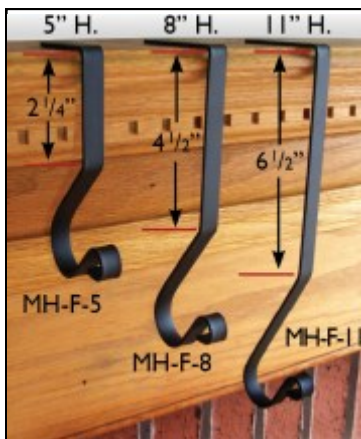

Key Holders - Sports

Mantle Hooks \$6.66

Measure Approximately 9" High Including Silhouette.
Hook To Silhouette Measures 5" High

Mantle Hooks

Our Traditional Mantle Hooks
Available in three sizes.

5" H	MH-F-5	\$4.05
8" H	MH-F-8	\$4.63
11" H	MH-F-11	\$4.92

American Quality

American Craftsmanship

Mitten/Boot Dryer Stand

12"W. x 39"H.

Holds 4 Pair
of mittens or boots

Available in Heart Top ONLY

\$28.36

MD-S-4-51