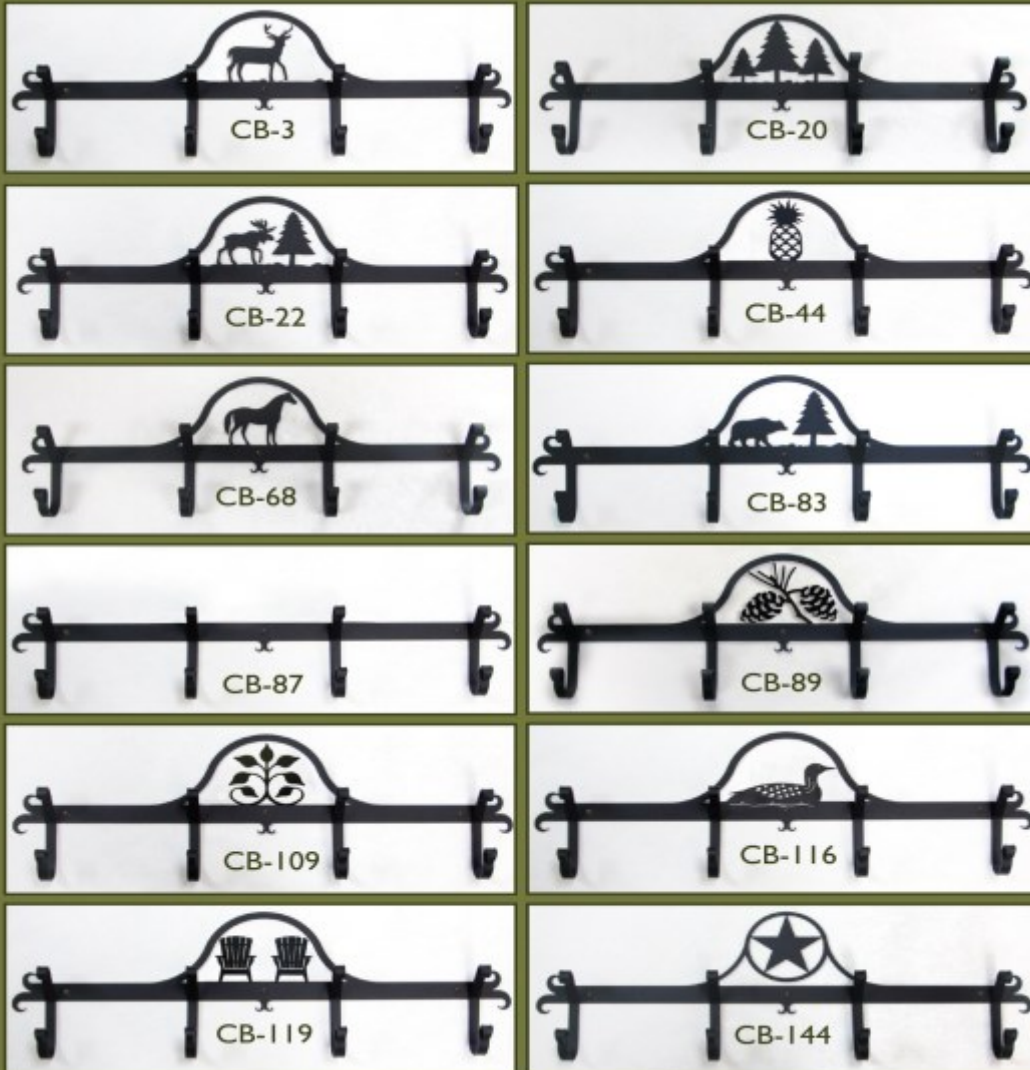

Customized 5 Hook Coat Bars

Up to 9 Characters
29½" W. x 7½" H. x 2½" D.
Product Code: CB-CUS-5
\$57.82

Single Coat Hook
May Be Purchased Separately
\$4.57

½ W. x 6 ½ H. x ¾ D.

4 Hook Decorative Coat Bars \$28.89

24" W. x 8½" H. x 2½" D.

Each Hook Measures

½" W. x 5½" H. x 2½" D.

Coat Bars -Decorative

American Quality

American Craftsmanship

Cup Racks

CR-16 Cup Rack Wall Mount
\$11.52 16" L. With 4 movable hooks.

CR-24 Cup Rack Wall Mount
\$15.05 24" L. With 6 movable hooks.

CR-EXH Additional Hook
\$1.16

Cup Racks

**Curtain Rods Extending
21" to 35" Do Not Include
A Center Support.**

CUR-____-35-S	21" - 35"
CUR-____-60-S	36" - 60"
CUR-____-112-S	61" - 112"
CUR-____-130-S	113" - 130"

**All Other Curtain Rods
Include The Curtain Brackets
And Center Support.**

Curtain - Rods

Measurements for Curtain Brackets & Center

Center brackets are included with all rods **except** our smallest rods extending from 21 to 36 Inches.