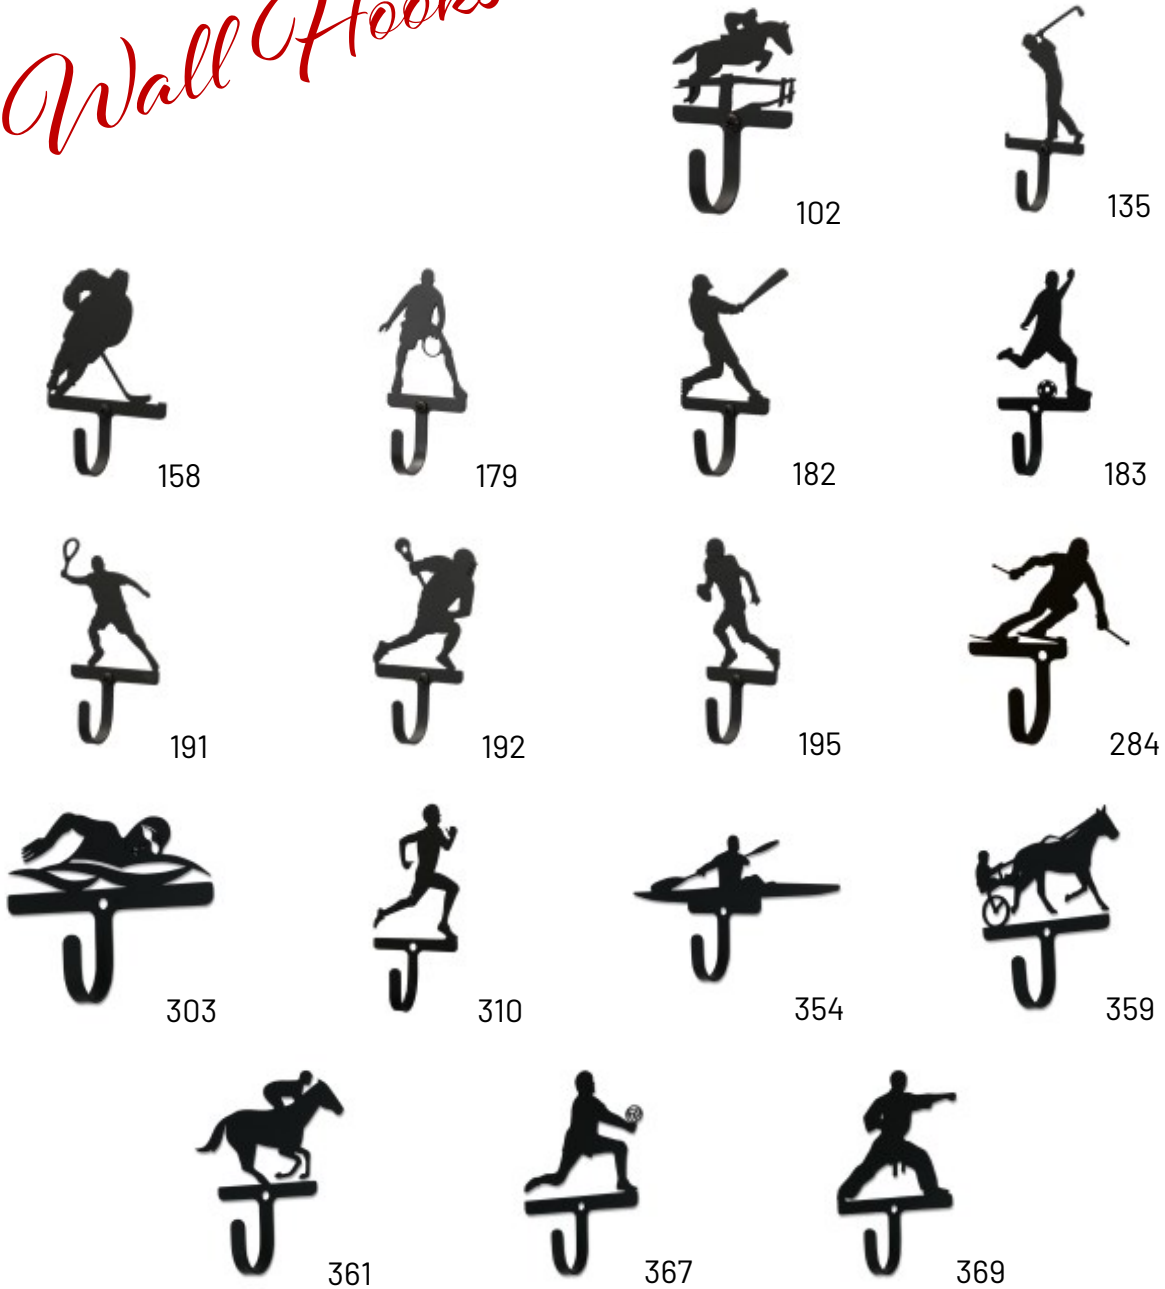

2 Foot
Snow Gauge
4" W.
SG-85-S
\$35.83

3 Foot
Snow Gauge
4" W.
SG-85-M
\$38.15

Snowman
3 Foot Snow Gauge
4" W.
SG-175-M
\$38.15

Snow Gauges

\$9.84

Sports Men Key Holders

Sports - Men - Key Holder

American Quality

American Craftsmanship

\$6.89

*Sports
Men
Wall Hooks*

SMALL WALL HOOKS
Measure approx. 4 1/2" to 5" H.
Hook Depth 1 1/4" D.

Product Code: WH-___-S

Sports - Men - Wall Hooks

American Quality

American Craftsmanship