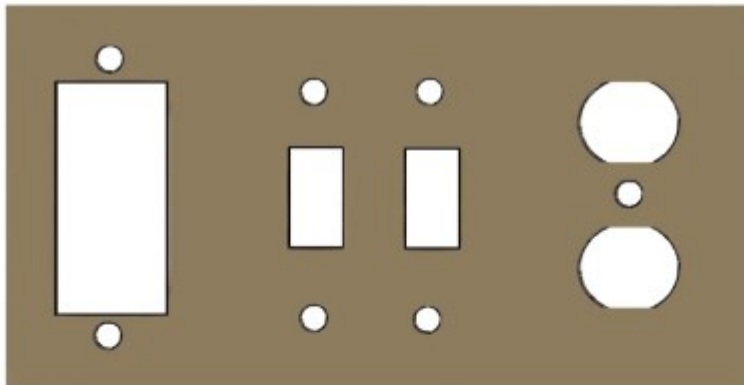

Understanding Our Electrical Product Codes

All our electrical covers begin with the product code E.

The going from left to right the codes describe what openings are featured on the cover.

The above example is EGSSO