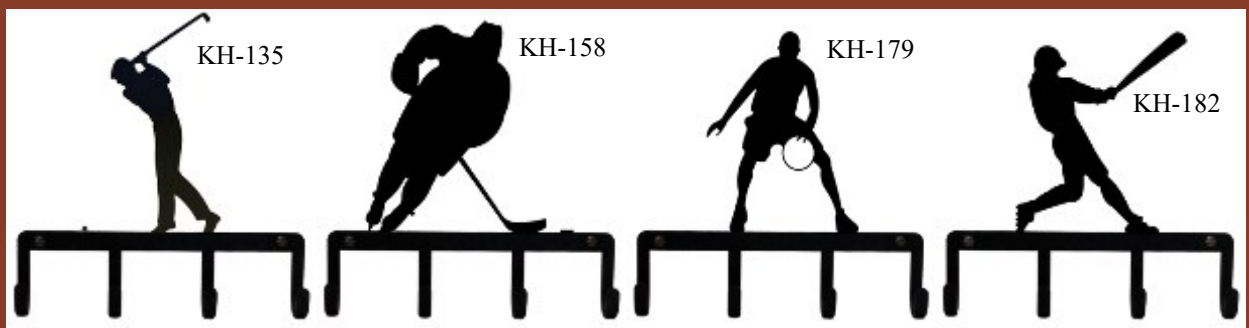

KH-6

KH-246

KH-247

Key Holders - Dog & Cat

American Quality

American Craftsmanship

Key Holders Sports

Key Holders \$9.84
Sizes range from
7 3/4" W. x 4" H. to 7 3/4" W. x 8" H.

Key Holders - Sports

Mantle Hooks \$6.66

Measure Approximately 9" High Including Silhouette.
Hook To Silhouette Measures 5" High

Mantle Hooks

Our Traditional Mantle Hooks
Available in three sizes.

5" H	MH-F-5	\$4.05
8" H	MH-F-8	\$4.63
11" H	MH-F-11	\$4.92