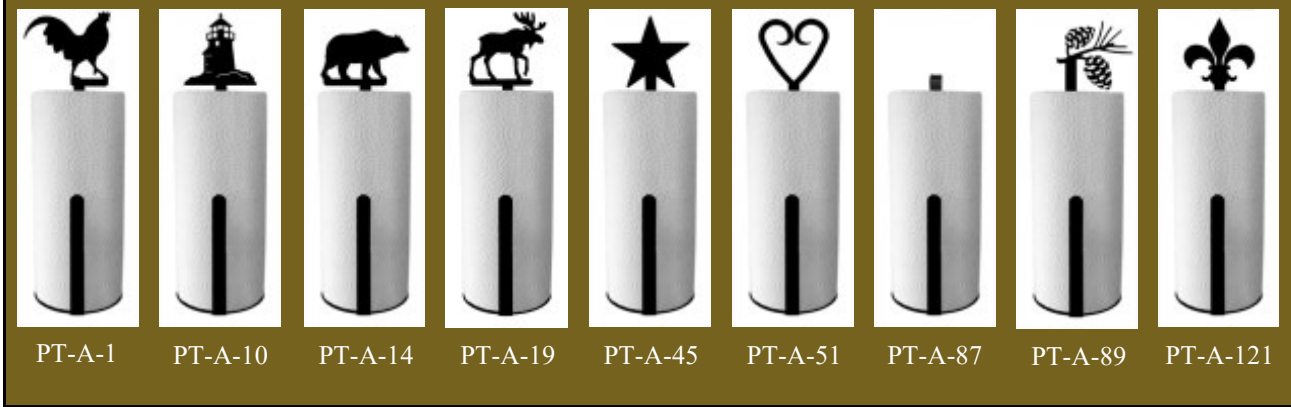

Approximate size 12" W. x 8 1/4" H. x 4" D.

\$16.75

Vertical - Wall Mount Paper Towel Holders

Sizes range from 4" W. x 12 3/4" H. x 6" D to 4 7/8" W. x 16 1/2" H. x 6" D.

\$18.46

American Quality

American Craftsmanship

Recipe Card Holder

RC-H \$4.34

Hangs on cabinet knob.
3" W. x 7" H.

Recipe Card Holder

American Quality

American Craftsmanship

Square Iron Plant Hangers

12" Depth x 10" High