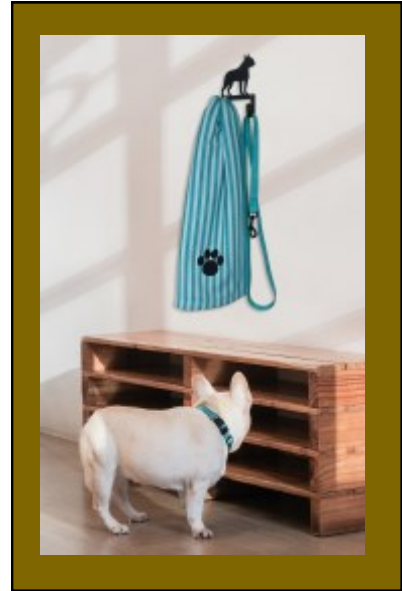

*Dog & Cat
Collar and Leash
Holder*

Product Code:
WH-LC- _ _ _

$8.68

Sizes range from:
4"W x 4"H to 4"W x 6¼"W

Dog & Cat - Collar & Leash Holders